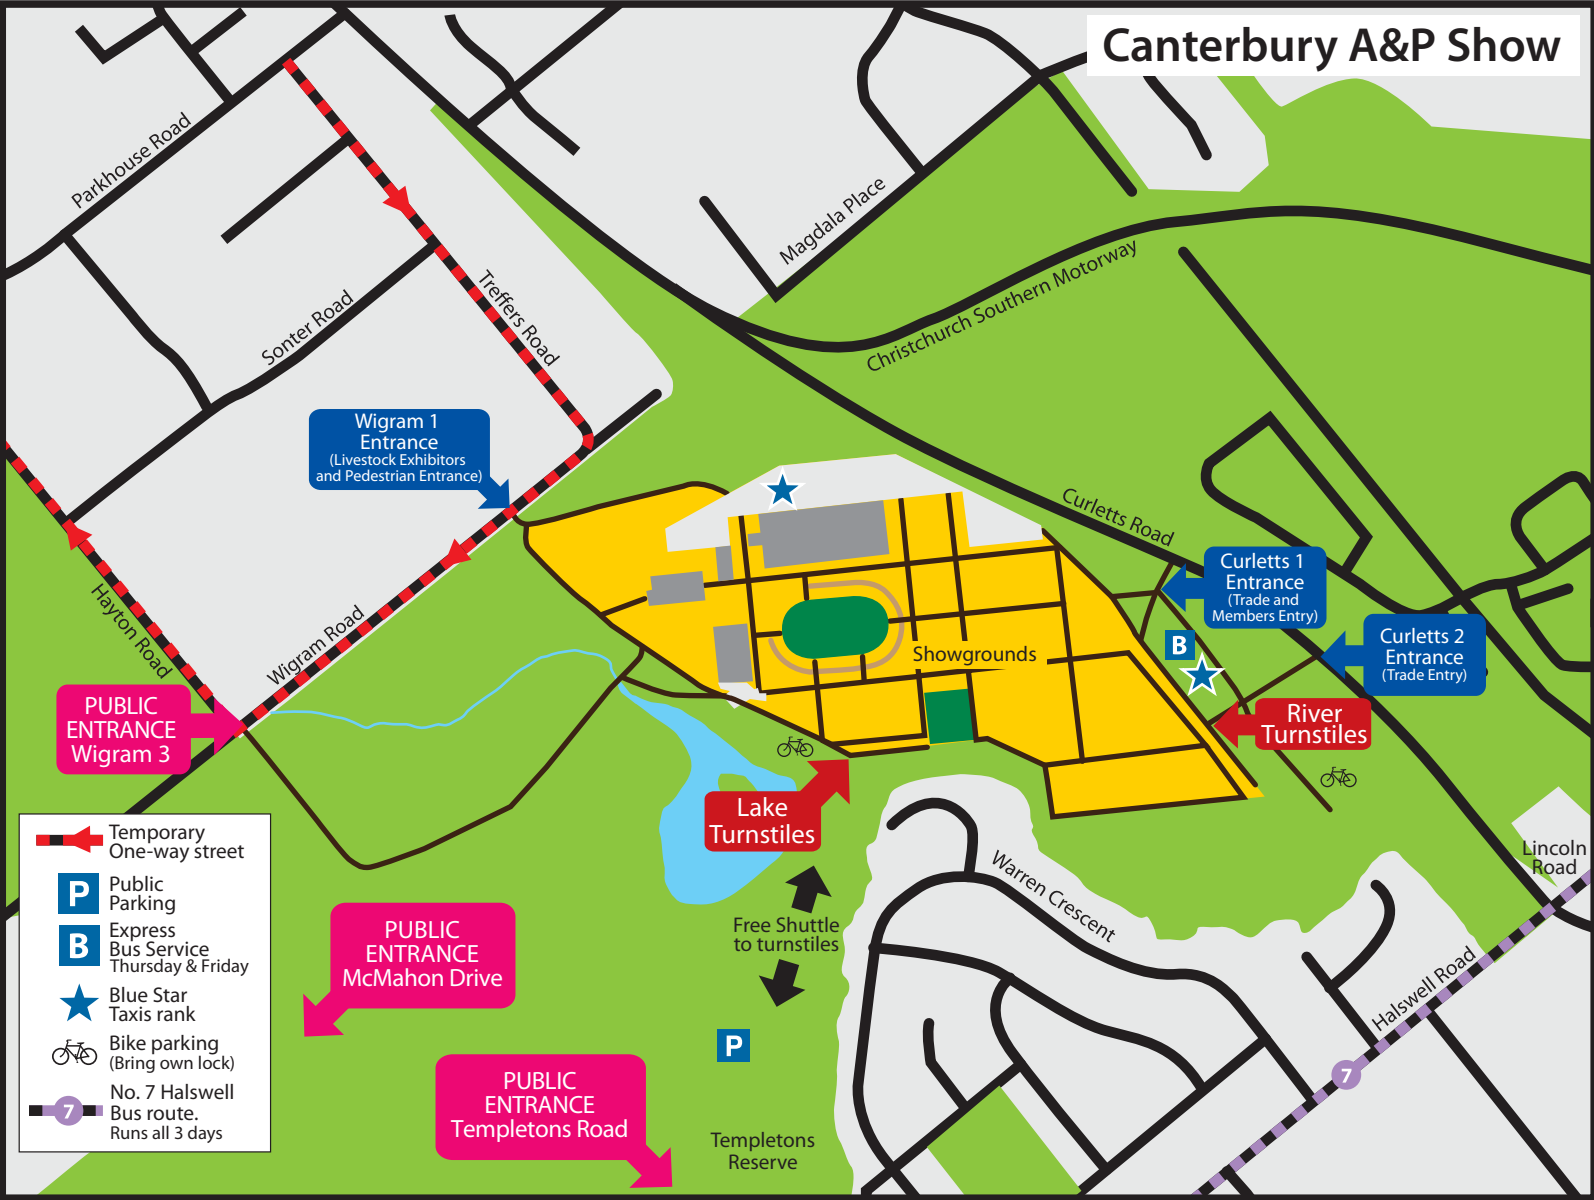

Canterbury A&P Show

- Temporary One-way street
- Public Parking
- Express Bus Service Thursday & Friday
- Blue Star Taxis rank
- Bike parking (Bring own lock)
- No. 7 Halswell Bus route. Runs all 3 days