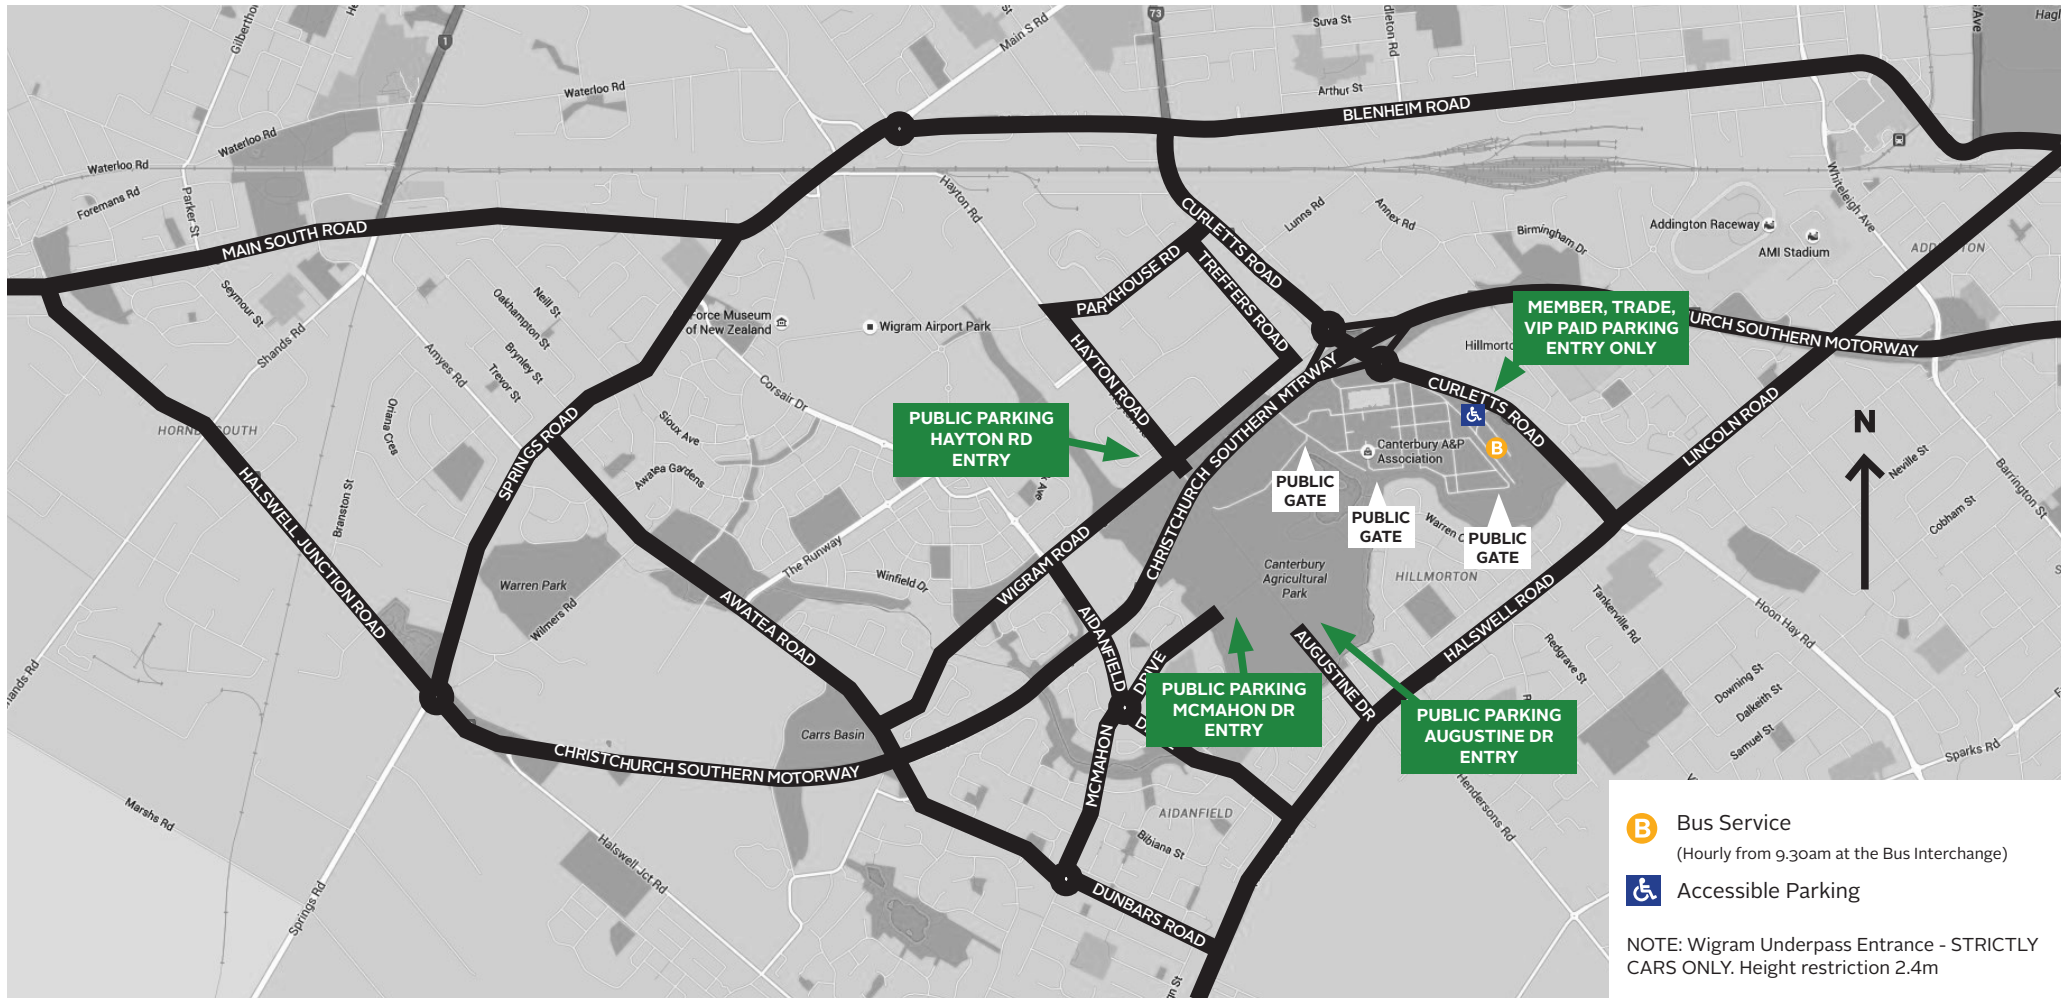

Getting Here Parking & Gate Entry at The New Zealand Agricultural Show

ACCESSIBLE PARKING:

For those needing accessible parking, please enter through Curletts Road. There is a dedicated space on the left of the entrance for you.

Due to limited space, a valid mobility parking pass **MUST** be displayed to access the accessible parking spots. If a pass can't be displayed, there is a drop-off point for Show Visitors with accessibility needs at the Curletts Entrance with direct access to asphalt pathways.