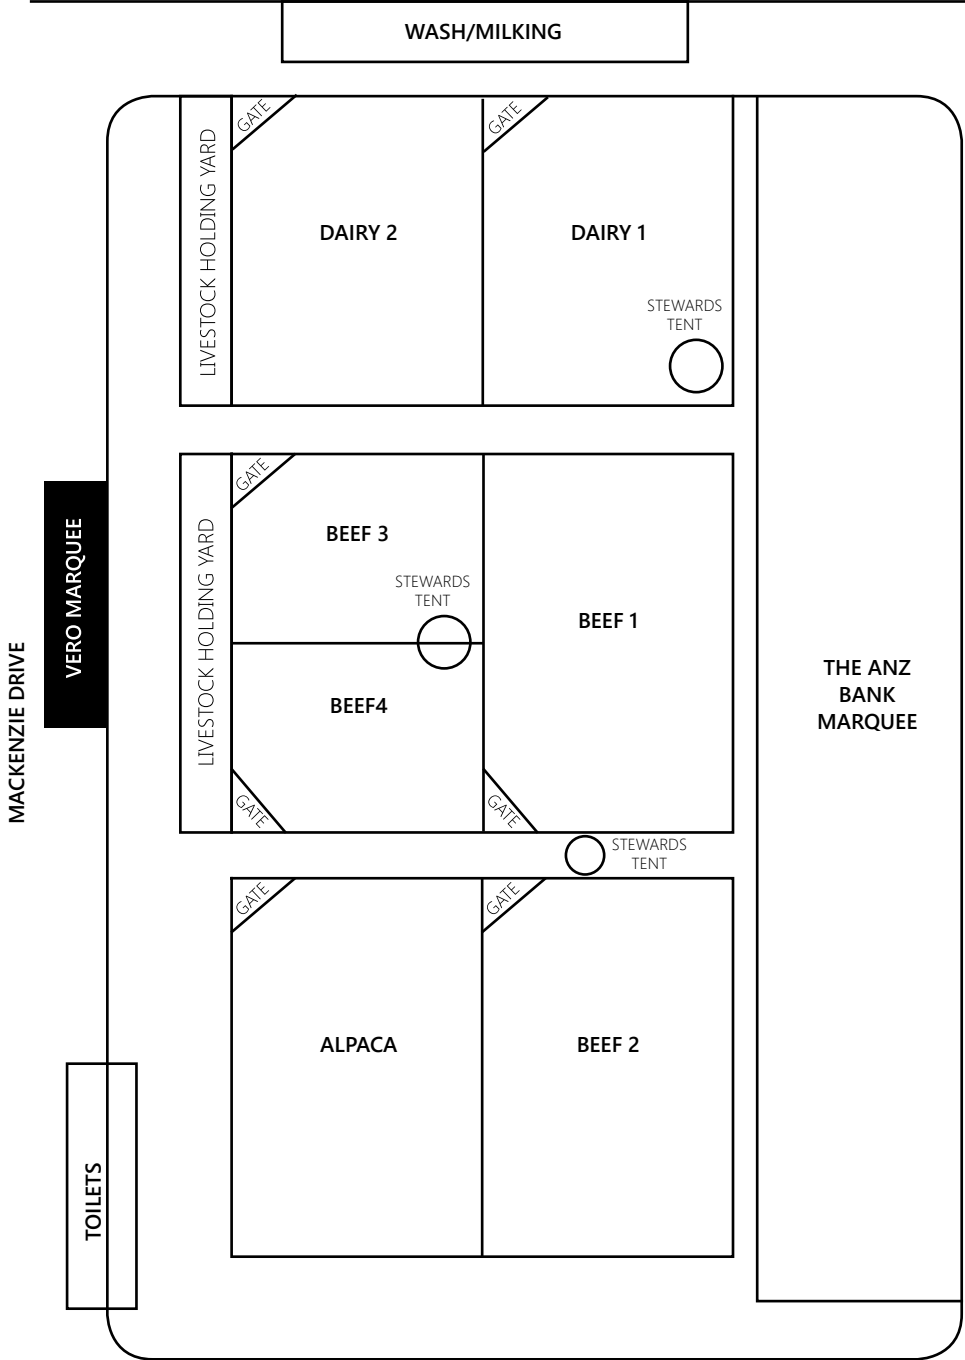

11.30 Dairy All Breeds Junior Stock Judging

ALPACA RING 1

9.00am Alpaca

All judging times are approximate and rings may change.

Cattle Rings

CATTLE SECTION

ROBINSON STREET